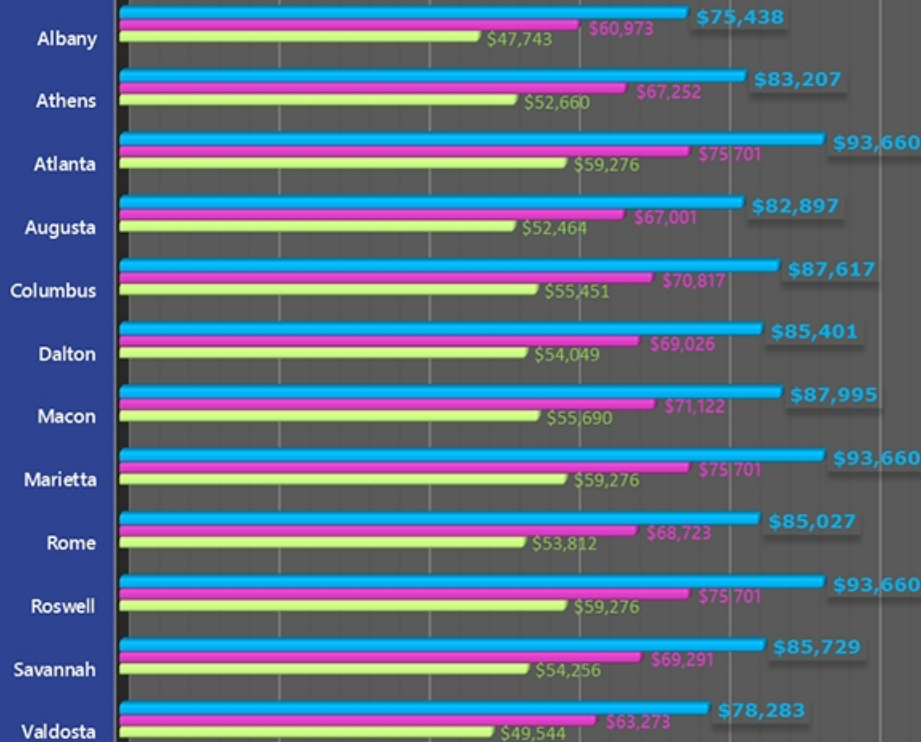

Average Georgia Salaries

- High 90%
- Median
- Low 10%
- HIMSS Survey

2014 HIMSS Average Salary

HIMSS Survey Avg: \$100,717

\$0 \$20,000 \$40,000 \$60,000 \$80,000 \$100,000 \$120,000