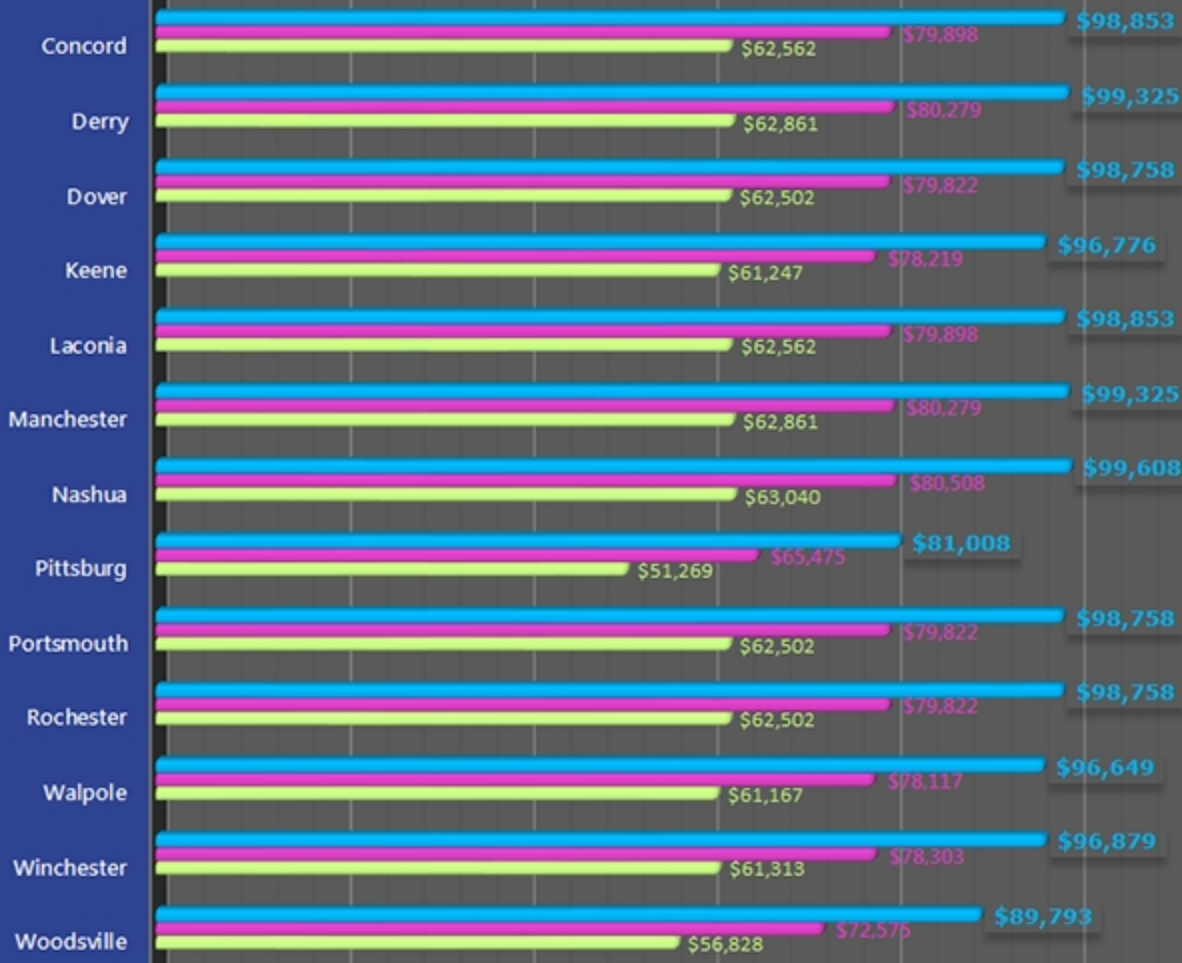

Average New Hampshire Salaries

2014 HIMSS Average Salary

HIMSS Survey Avg: \$100,717

- High 90%
- Median
- Low 10%
- HIMSS Survey

\$0 \$20,000 \$40,000 \$60,000 \$80,000 \$100,000 \$120,000