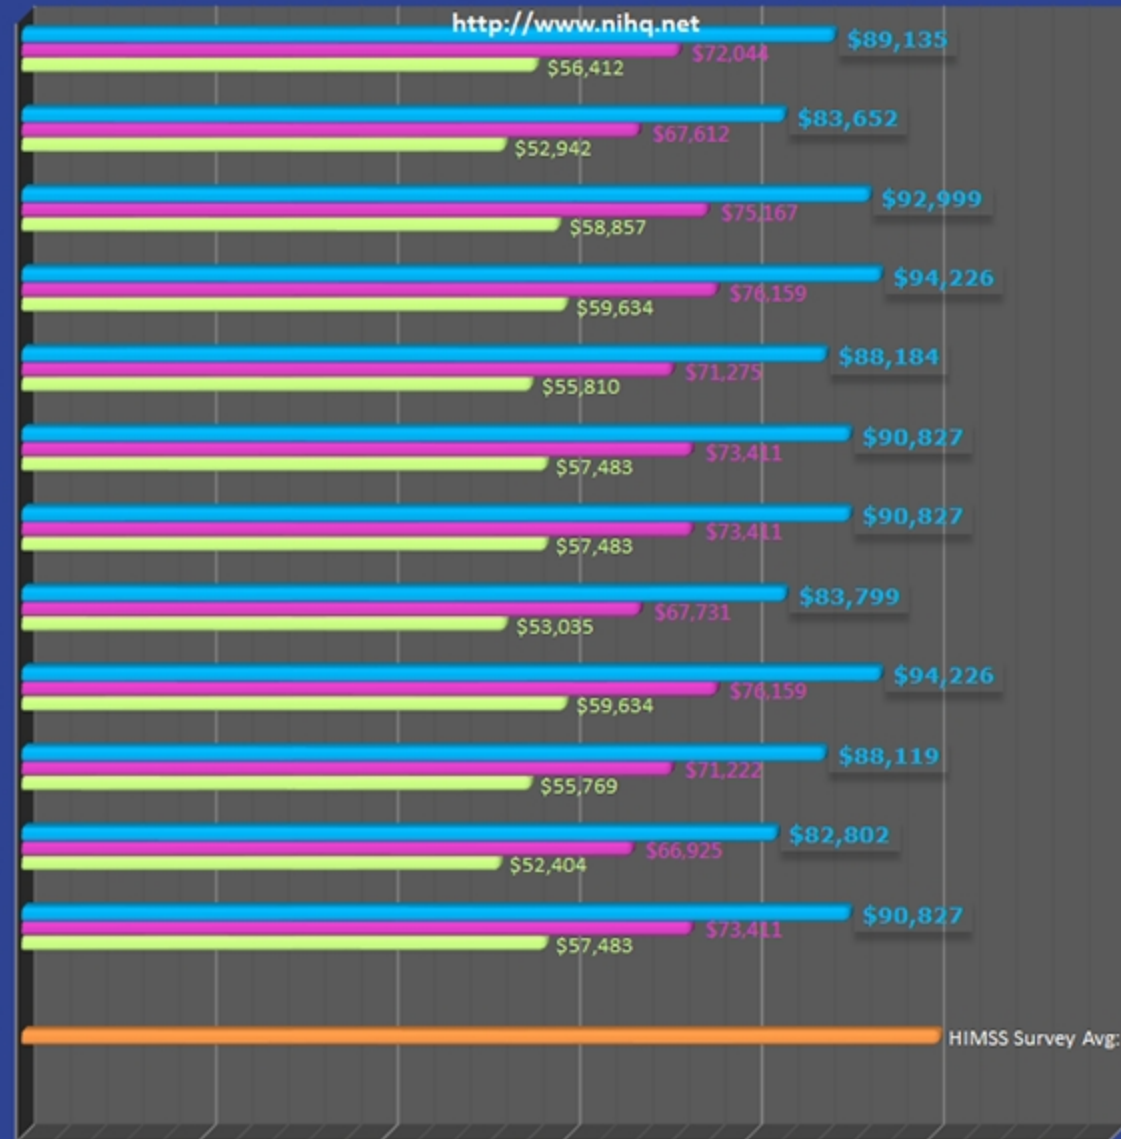

Average North Carolina Salaries

- Asheville
- Charlotte
- Durham
- Fayetteville
- Greensboro
- High Point
- Jacksonville
- Raleigh
- Rocky Mount
- Wilmington
- Winston- Salem

- High 90%
- Median
- Low 10%
- HIMSS Survey

\$0 \$20,000 \$40,000 \$60,000 \$80,000 \$100,000 \$120,000