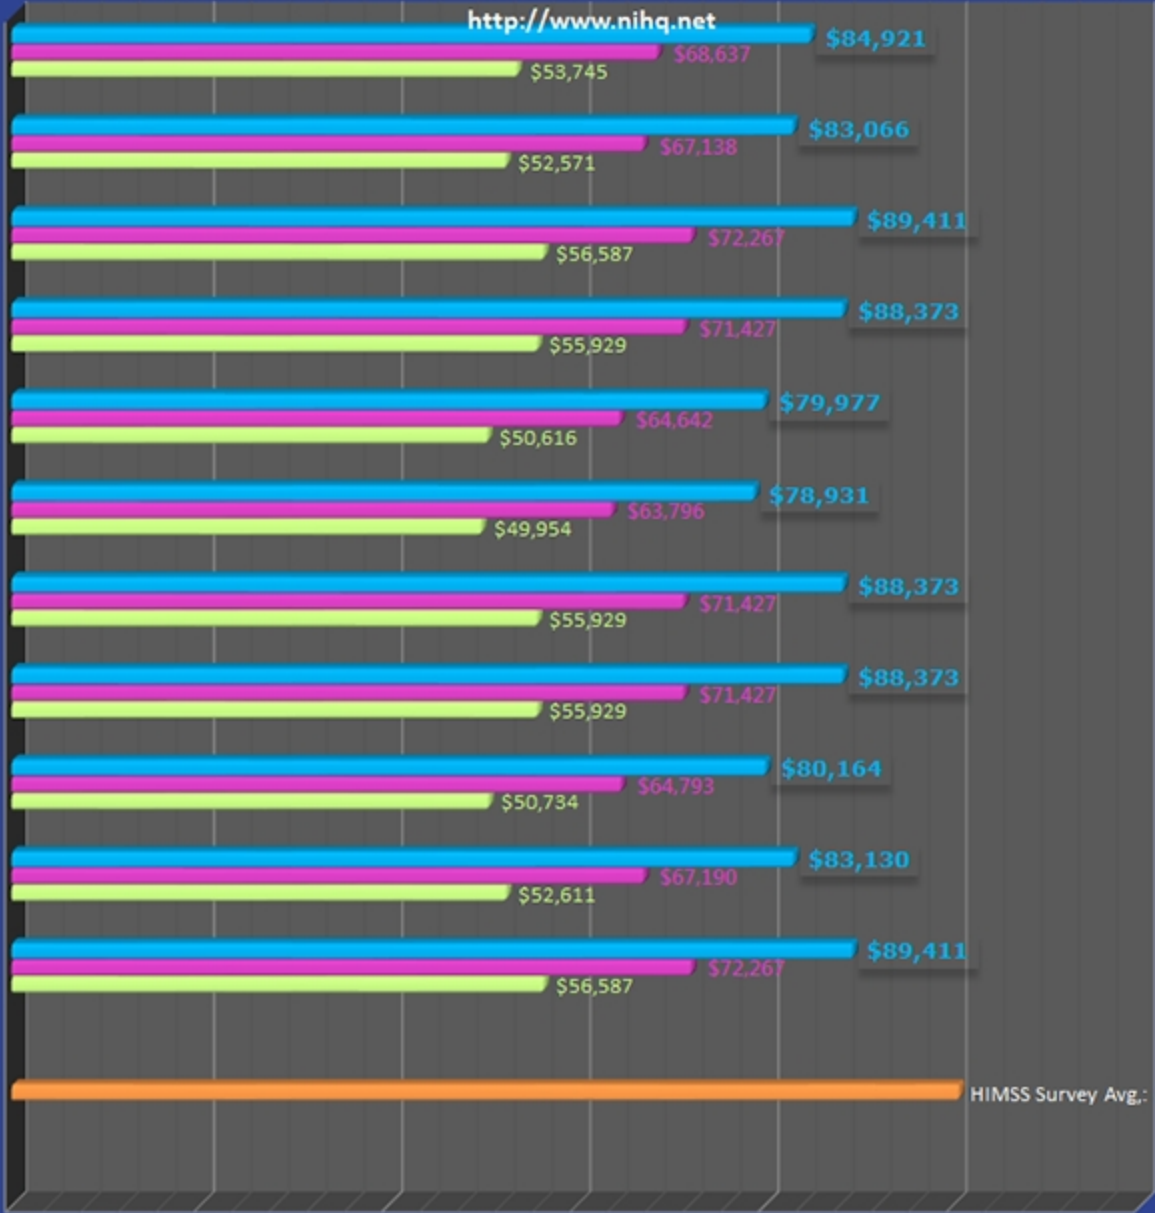

Average Oklahoma Salaries

Bartlesville

Broken Arrow

Edmond

Enid

Lawton

Norman

Oklahoma City

Ponca City

Stillwater

Tulsa

2014 HIMSS Average Salary

■ High 90%

■ Median

■ Low 10%

■ HIMSS Survey

\$0 \$20,000 \$40,000 \$60,000 \$80,000 \$100,000 \$120,000