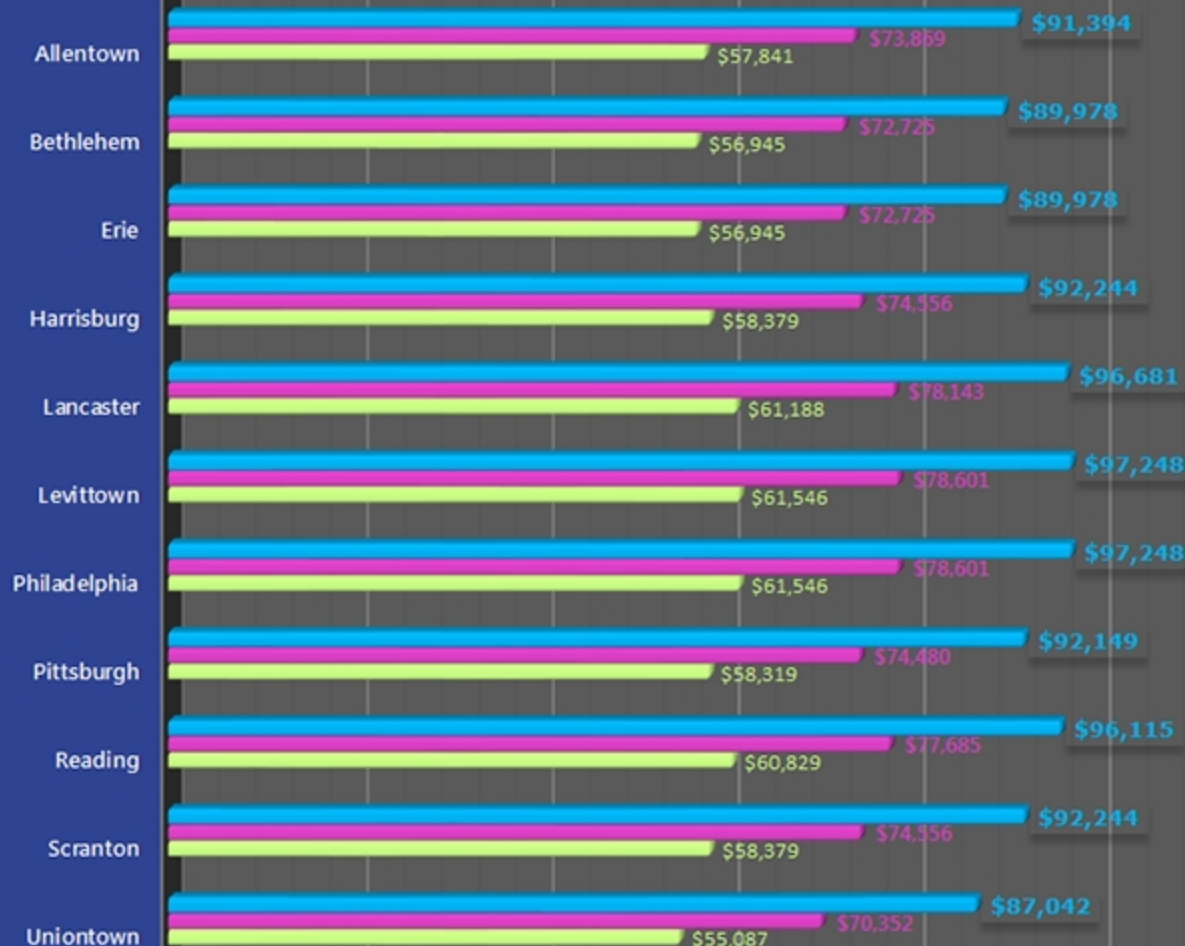

Average Pennsylvania Salaries

- High 90%
- Median
- Low 10%
- HIMSS Survey

2014 HIMSS Average Salary

HIMSS Survey Avg: \$100,717

\$0 \$20,000 \$40,000 \$60,000 \$80,000 \$100,000 \$120,000